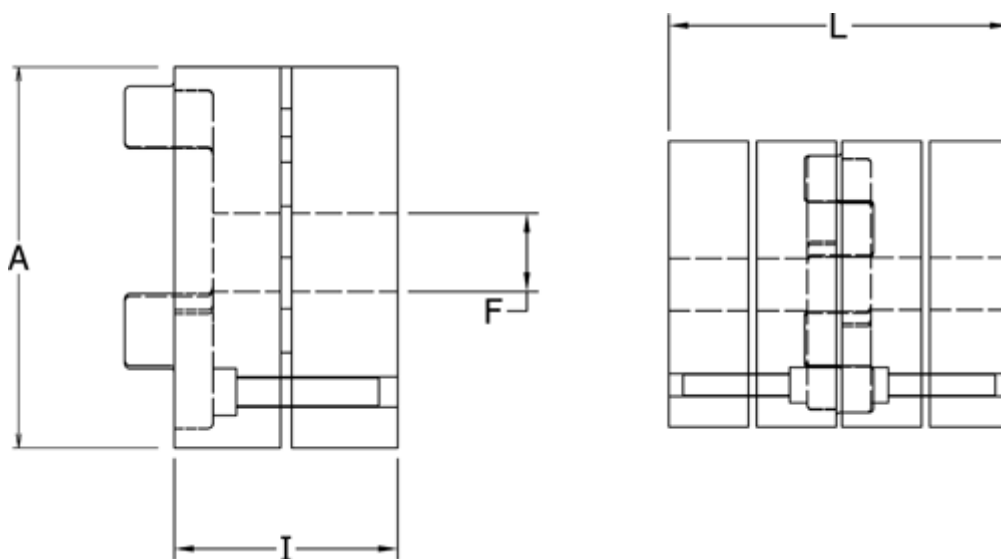

Article number: 3335038A032

Description: Conical Clamping Klonex ES 38/45
ALU Aluminium, Bore 32H7 mm

Measures

A = 80

F = 32

I = 45.0

L = 114

t = M6